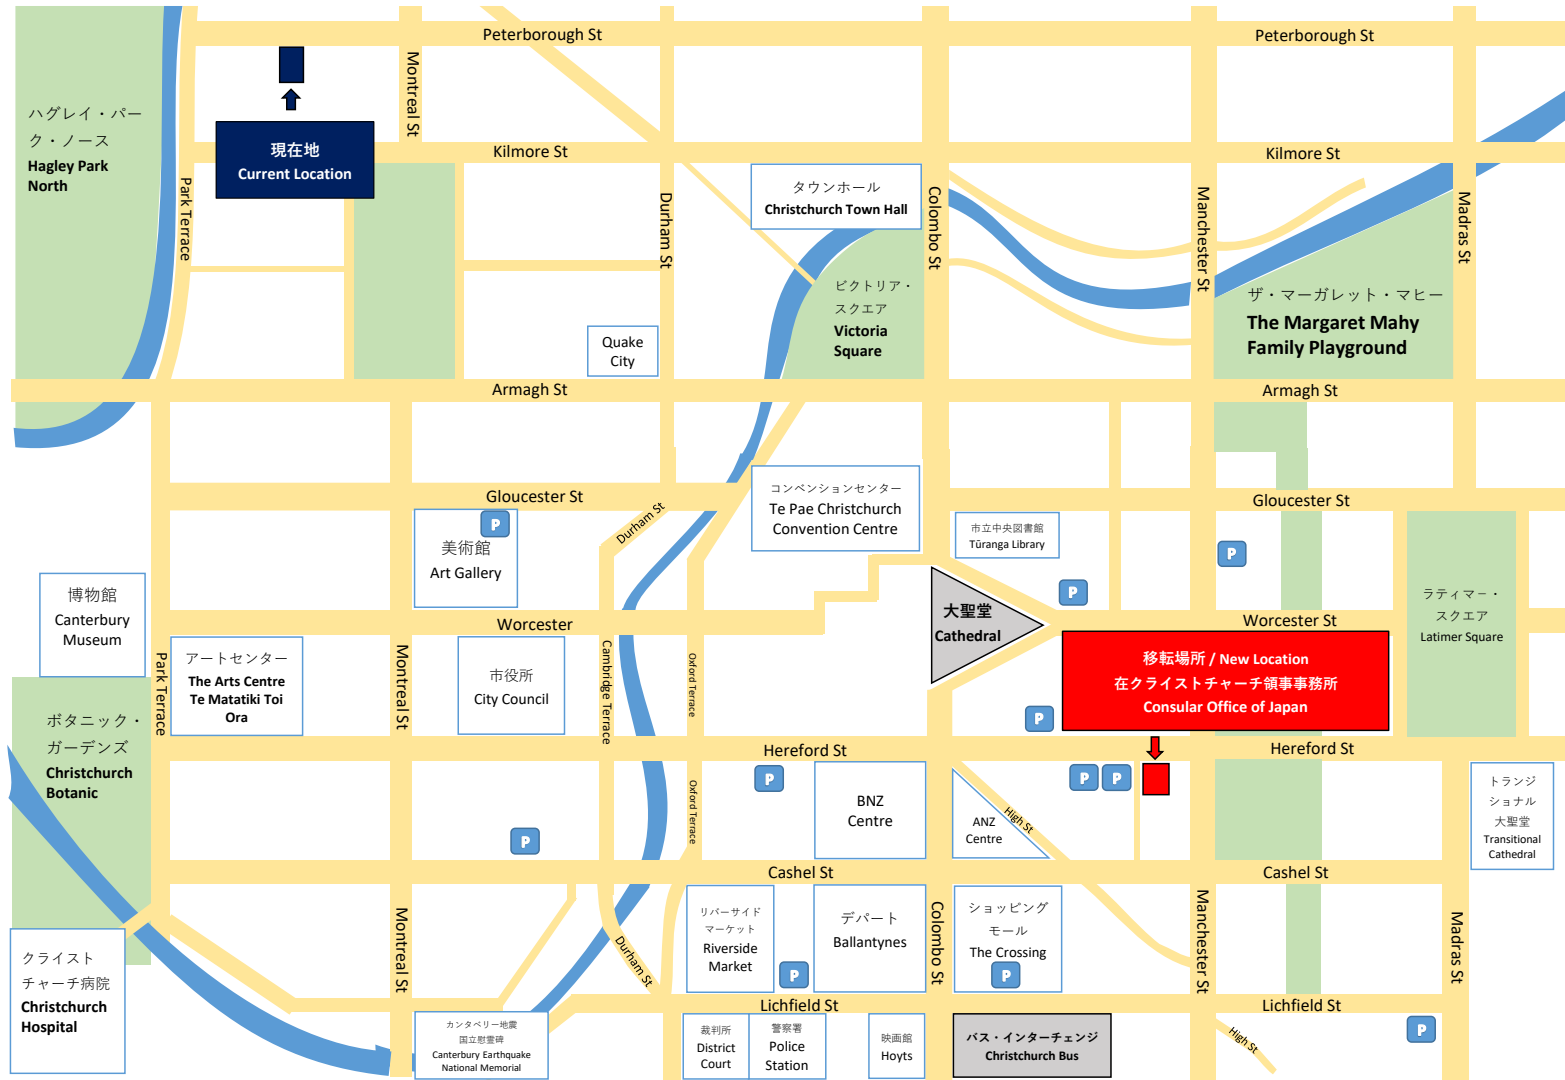

新住所/New address

172 Hereford Street, Christchurch 8011

**P** 有料駐車場/Parking